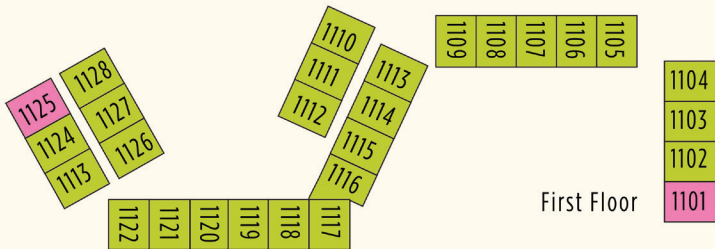

BARUT
GOIA

- 19 Deluxe Suite with Relax Garden Terrace (H22GAT)
- 7 Deluxe Suite Swim-Up +12 (H22SPS)
- 15 2 Bedroom Deluxe Suite (H34GAB)
- 2 2 Bedroom Penthouse Suite with Jacuzzi Direct Sea and Ancient Theatre View +9 (H34RTJ)
- 3 Penthouse Suite with Jacuzzi Direct Sea and Ancient Theatre View +9 (H22RTJ)
- 23 Deluxe Suite with Poolside Terrace (H22POT)
- 150 Deluxe Suite (H22GAB)
- 81 Deluxe Suite Sea View (H22POB)

BARUT
GOIA

- 19 Deluxe Suite Relax Garden Terrace (H22GAT)
- 7 Deluxe Suite Swim Up +12 (H22SPS)
- 15 Two Bedroom Deluxe Suite (H34GAB)
- 2 Two Bedroom Penthouse Suite with Jacuzzi Direct Sea and Ancient Theatre View +9 (H34RTJ)
- 3 Penthouse Suite with Jacuzzi, Direct Sea and Ancient Theater View +9 (H22RTJ)
- 23 Deluxe Suite Poolside Terrace (H22POT)
- 150 Deluxe Suite (H22GAB)
- 81 Deluxe Suite Sea View (H22POB)
- 24 Deluxe Suite with Kitchen (A22ALL,A22LMS)