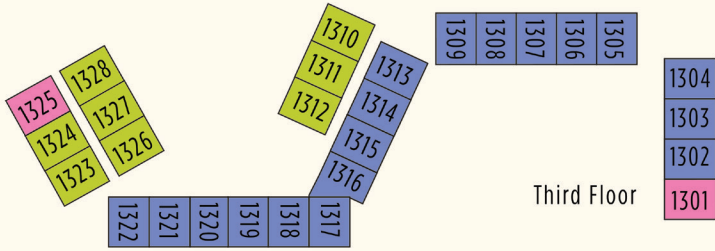

BARUT
GOIA

- 19 Deluxe Suite with Relax Garden Terrace (H22GAT)
- 7 Deluxe Suite Swim-Up +12 (H22SPS)
- 15 2 Bedroom Deluxe Suite (H34GAB)
- 2 2 Bedroom Penthouse Suite with Jacuzzi Direct Sea and Ancient Theatre View +9 (H34RTJ)
- 3 Penthouse Suite with Jacuzzi Direct Sea and Ancient Theatre View +9 (H22RTJ)
- 23 Deluxe Suite with Poolside Terrace (H22POT)
- 150 Deluxe Suite (H22GAB)
- 81 Deluxe Suite Sea View (H22POB)

BARUT
GOIA

- 19 Deluxe Suite Relax Garden Terrace (H22GAT)
- 7 Deluxe Suite Swim Up +12 (H22SPS)
- 15 Two Bedroom Deluxe Suite (H34GAB)
- 2 Two Bedroom Penthouse Suite with Jacuzzi Direct Sea and Ancient Theatre View +9 (H34RTJ)
- 3 Penthouse Suite with Jacuzzi, Direct Sea and Ancient Theater View +9 (H22RTJ)
- 23 Deluxe Suite Poolside Terrace (H22POT)
- 150 Deluxe Suite (H22GAB)
- 81 Deluxe Suite Sea View (H22POB)
- 24 Deluxe Suite with Kitchen (A22ALL,A22LMS)