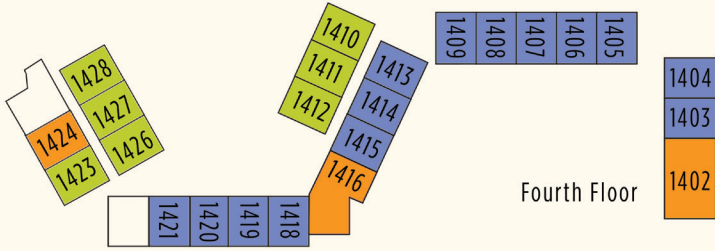

BARUT
GOIA

- 19 Deluxe Suite with Relax Garden Terrace (H22GAT)
- 7 Deluxe Suite Swim-Up +12 (H22SPS)
- 15 2 Bedroom Deluxe Suite (H34GAB)
- 2 2 Bedroom Penthouse Suite with Jacuzzi Direct Sea and Ancient Theatre View +9 (H34RTJ)
- 3 Penthouse Suite with Jacuzzi Direct Sea and Ancient Theatre View +9 (H22RTJ)
- 23 Deluxe Suite with Poolside Terrace (H22POT)
- 150 Deluxe Suite (H22GAB)
- 81 Deluxe Suite Sea View (H22POB)

BARUT
GOIA

- 19 Deluxe Suite Relax Garden Terrace (H22GAT)
- 7 Deluxe Suite Swim Up +12 (H22SPS)
- 15 Two Bedroom Deluxe Suite (H34GAB)
- 2 Two Bedroom Penthouse Suite with Jacuzzi Direct Sea and Ancient Theatre View +9 (H34RTJ)
- 3 Penthouse Suite with Jacuzzi, Direct Sea and Ancient Theater View +9 (H22RTJ)
- 23 Deluxe Suite Poolside Terrace (H22POT)
- 150 Deluxe Suite (H22GAB)
- 81 Deluxe Suite Sea View (H22POB)
- 24 Deluxe Suite with Kitchen (A22ALL,A22LMS)