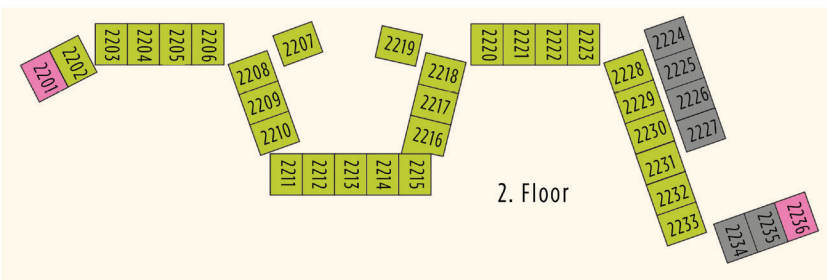

BARUT
GOIA

- 19 Deluxe Suite with Relax Garden Terrace (H22GAT)
- 7 Deluxe Suite Swim-Up +12 (H22SPS)
- 15 2 Bedroom Deluxe Suite (H34GAB)
- 2 2 Bedroom Penthouse Suite with Jacuzzi Direct Sea and Ancient Theatre View +9 (H34RTJ)
- 3 Penthouse Suite with Jacuzzi Direct Sea and Ancient Theatre View +9 (H22RTJ)
- 23 Deluxe Suite with Poolside Terrace (H22POT)
- 150 Deluxe Suite (H22GAB)
- 81 Deluxe Suite Sea View (H22POB)

BARUT
GOIA

- 19 Deluxe Suite Relax Garden Terrace (H22GAT)
- 7 Deluxe Suite Swim Up +12 (H22SPS)
- 15 Two Bedroom Deluxe Suite (H34GAB)
- 2 Two Bedroom Penthouse Suite with Jacuzzi Direct Sea and Ancient Theatre View +9 (H34RTJ)
- 3 Penthouse Suite with Jacuzzi, Direct Sea and Ancient Theater View +9 (H22RTJ)
- 23 Deluxe Suite Poolside Terrace (H22POT)
- 150 Deluxe Suite (H22GAB)
- 81 Deluxe Suite Sea View (H22POB)
- 24 Deluxe Suite with Kitchen (A22ALL,A22LMS)