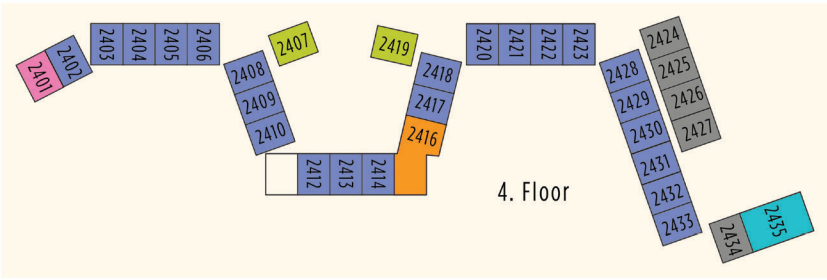

BARUT
GOIA

- 19 Deluxe Suite with Relax Garden Terrace (H22GAT)
- 7 Deluxe Suite Swim-Up +12 (H22SPS)
- 15 2 Bedroom Deluxe Suite (H34GAB)
- 2 2 Bedroom Penthouse Suite with Jacuzzi Direct Sea and Ancient Theatre View +9 (H34RTJ)
- 3 Penthouse Suite with Jacuzzi Direct Sea and Ancient Theatre View +9 (H22RTJ)
- 23 Deluxe Suite with Poolside Terrace (H22POT)
- 150 Deluxe Suite (H22GAB)
- 81 Deluxe Suite Sea View (H22POB)

BARUT
GOIA

- 19 Deluxe Suite Relax Garden Terrace (H22GAT)
- 7 Deluxe Suite Swim Up +12 (H22SPS)
- 15 Two Bedroom Deluxe Suite (H34GAB)
- 2 Two Bedroom Penthouse Suite with Jacuzzi Direct Sea and Ancient Theatre View +9 (H34RTJ)
- 3 Penthouse Suite with Jacuzzi, Direct Sea and Ancient Theater View +9 (H22RTJ)
- 23 Deluxe Suite Poolside Terrace (H22POT)
- 150 Deluxe Suite (H22GAB)
- 81 Deluxe Suite Sea View (H22POB)
- 24 Deluxe Suite with Kitchen (A22ALL,A22LMS)