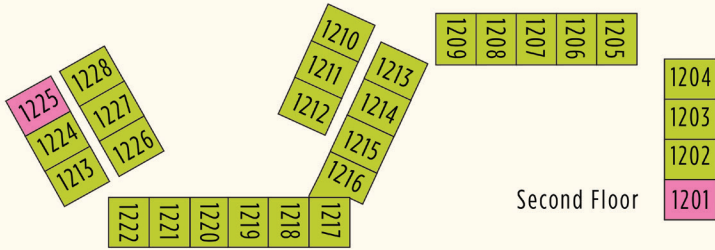

BARUT
GOIA

- 19 Deluxe Suite with Relax Garden Terrace (H22GAT)
- 7 Deluxe Suite Swim-Up +12 (H22SPS)
- 15 2 Bedroom Deluxe Suite (H34GAB)
- 2 2 Bedroom Penthouse Suite with Jacuzzi Direct Sea and Ancient Theatre View +9 (H34RTJ)
- 3 Penthouse Suite with Jacuzzi Direct Sea and Ancient Theatre View +9 (H22RTJ)
- 23 Deluxe Suite with Poolside Terrace (H22POT)
- 150 Deluxe Suite (H22GAB)
- 81 Deluxe Suite Sea View (H22POB)

BARUT
GOIA

- 19 Deluxe Suite Relax Garden Terrace (H22GAT)
- 7 Deluxe Suite Swim Up +12 (H22SPS)
- 15 Two Bedroom Deluxe Suite (H34GAB)
- 2 Two Bedroom Penthouse Suite with Jacuzzi Direct Sea and Ancient Theatre View +9 (H34RTJ)
- 3 Penthouse Suite with Jacuzzi, Direct Sea and Ancient Theater View +9 (H22RTJ)
- 23 Deluxe Suite Poolside Terrace (H22POT)
- 150 Deluxe Suite (H22GAB)
- 81 Deluxe Suite Sea View (H22POB)
- 24 Deluxe Suite with Kitchen (A22ALL,A22LMS)