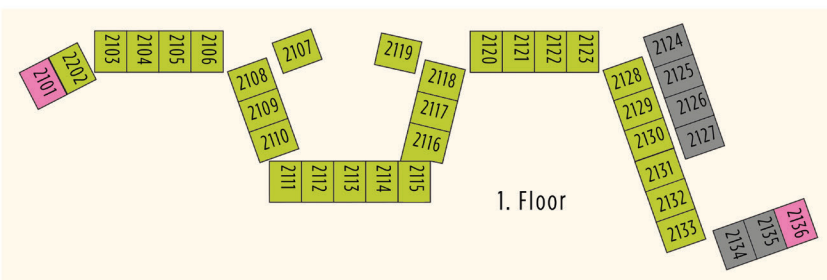

BARUT
GOIA

- 19 Deluxe Suite with Relax Garden Terrace (H22GAT)
- 7 Deluxe Suite Swim-Up +12 (H22SPS)
- 15 2 Bedroom Deluxe Suite (H34GAB)
- 2 2 Bedroom Penthouse Suite with Jacuzzi Direct Sea and Ancient Theatre View +9 (H34RTJ)
- 3 Penthouse Suite with Jacuzzi Direct Sea and Ancient Theatre View +9 (H22RTJ)
- 23 Deluxe Suite with Poolside Terrace (H22POT)
- 150 Deluxe Suite (H22GAB)
- 81 Deluxe Suite Sea View (H22POB)

BARUT
GOIA

- 19 Deluxe Suite Relax Garden Terrace (H22GAT)
- 7 Deluxe Suite Swim Up +12 (H22SPS)
- 15 Two Bedroom Deluxe Suite (H34GAB)
- 2 Two Bedroom Penthouse Suite with Jacuzzi Direct Sea and Ancient Theatre View +9 (H34RTJ)
- 3 Penthouse Suite with Jacuzzi, Direct Sea and Ancient Theater View +9 (H22RTJ)
- 23 Deluxe Suite Poolside Terrace (H22POT)
- 150 Deluxe Suite (H22GAB)
- 81 Deluxe Suite Sea View (H22POB)
- 24 Deluxe Suite with Kitchen (A22ALL,A22LMS)