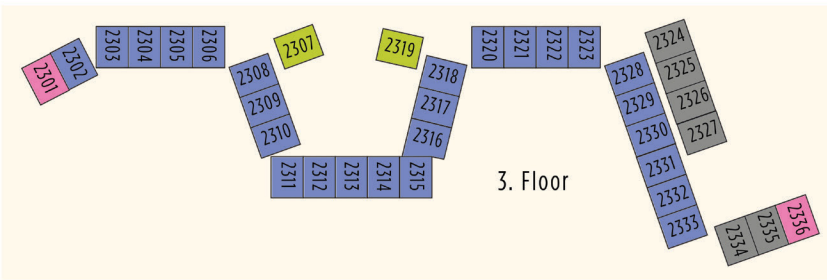

BARUT
GOIA

- 19 Deluxe Suite with Relax Garden Terrace (H22GAT)
- 7 Deluxe Suite Swim-Up +12 (H22SPS)
- 15 2 Bedroom Deluxe Suite (H34GAB)
- 2 2 Bedroom Penthouse Suite with Jacuzzi Direct Sea and Ancient Theatre View +9 (H34RTJ)
- 3 Penthouse Suite with Jacuzzi Direct Sea and Ancient Theatre View +9 (H22RTJ)
- 23 Deluxe Suite with Poolside Terrace (H22POT)
- 150 Deluxe Suite (H22GAB)
- 81 Deluxe Suite Sea View (H22POB)

BARUT
GOIA

- 19 Deluxe Suite Relax Garden Terrace (H22GAT)
- 7 Deluxe Suite Swim Up +12 (H22SPS)
- 15 Two Bedroom Deluxe Suite (H34GAB)
- 2 Two Bedroom Penthouse Suite with Jacuzzi Direct Sea and Ancient Theatre View +9 (H34RTJ)
- 3 Penthouse Suite with Jacuzzi, Direct Sea and Ancient Theater View +9 (H22RTJ)
- 23 Deluxe Suite Poolside Terrace (H22POT)
- 150 Deluxe Suite (H22GAB)
- 81 Deluxe Suite Sea View (H22POB)
- 24 Deluxe Suite with Kitchen (A22ALL,A22LMS)