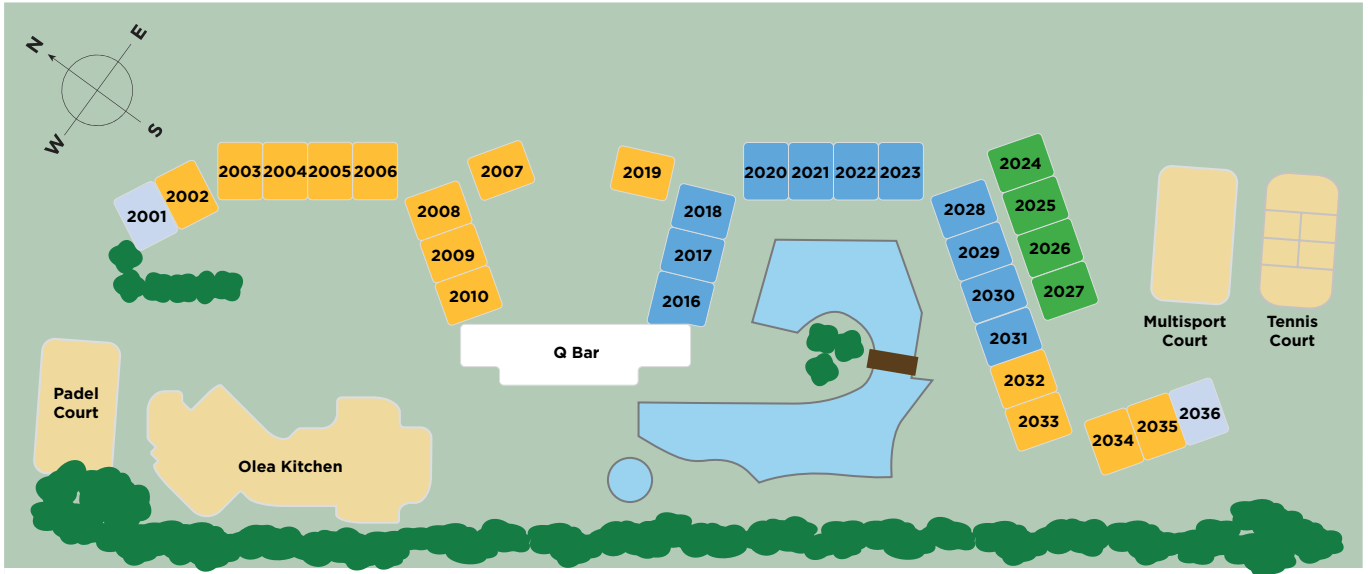

Ground Floor

Deluxe Suite Swim Up Adult Only (+12) (H22SPS)
It is 40 m² and can accommodate 2 or 3 Adults.

Deluxe Suite with Relax Garden Terrace (H22GAT)
It is 40 m² and can accommodate 2 Adults + 2 Children or 3 Adults + 1 Children

Two Bedroom Deluxe Suite (H34GAB)
It is 46 m² and can accommodate 4 Adults + 2 Children.

Deluxe Suite Poolside Terrace (H22POT)
It is 40 m² and can accommodate 2 Adults + 2 Children or 3 Adults + 1 Children.