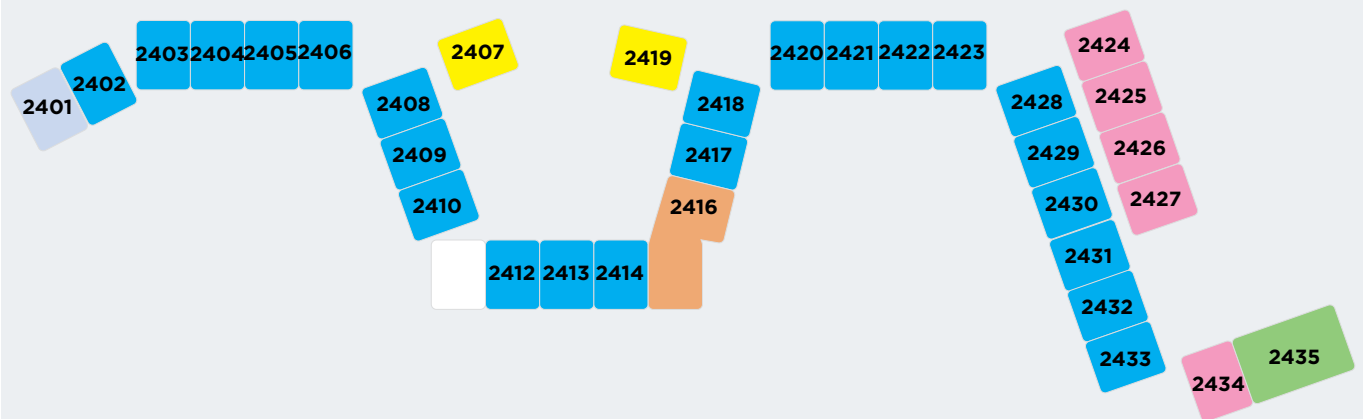

Fourth Floor

Penthouse Suite With Jacuzzi, Facing Sea And Ancient Theatre View (+9) (H22RTJ)
It is 40 m² and can accommodate 2 Adults + 2 Children or 3 Adults + 1 Children.

2 Bedroom Penthouse Suite With Jacuzzi Facing Sea And Ancient Theatre View (+9) (H34RTJ)
It is 43 m² and can accommodate 4 Adults + 1 Children.

Deluxe Suite (H22ALL)
It is 40 m² and can accommodate 2 Adults + 2 Children or 3 Adults + 1 Children.

Deluxe Suite Sea View (H22POB - H22HIF)
It is 40 m² and can accommodate 2 Adults + 2 Children or 3 Adults + 1 Children.