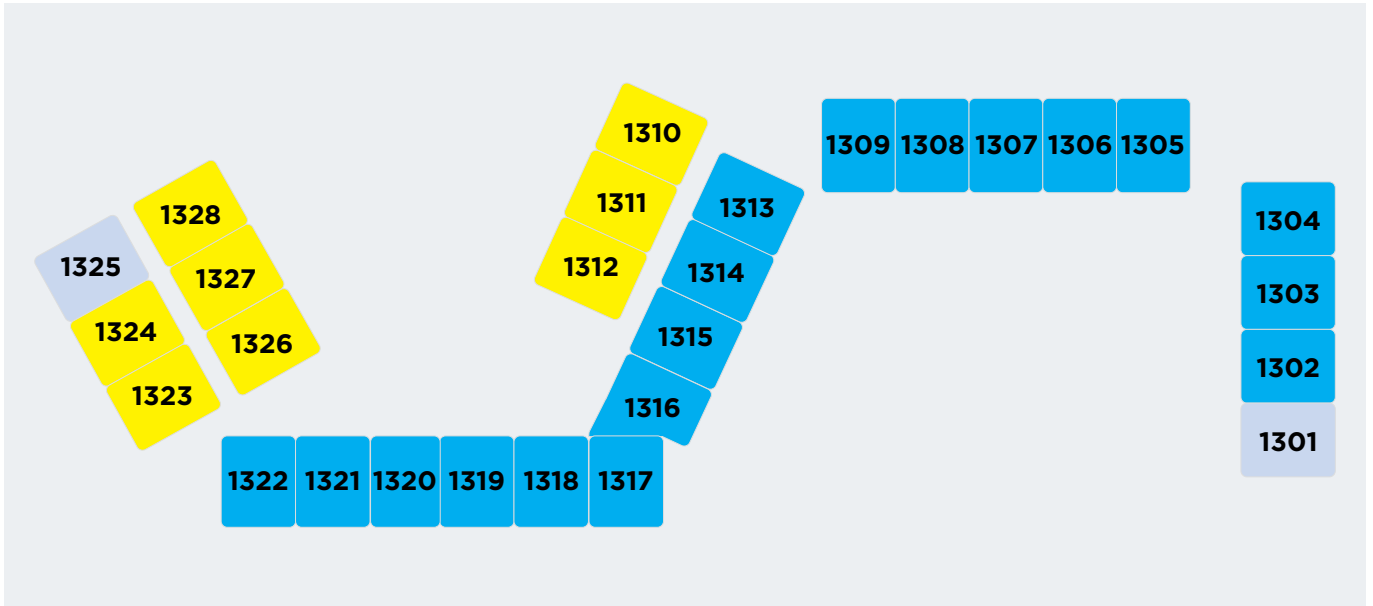

Third Floor

Two Bedroom Deluxe Suite (H34GAB)
It is 46 m² and can accommodate 4 Adults +2 Children.

Deluxe Suite (H22ALL)
It is 40 m² and can accommodate 2 Adults + 2 Children or 3 Adults + 1 Children.

Deluxe Suite Sea View (H22POB - H22HIF)
It is 40 m² and can accommodate 2 Adults + 2 Children or 3 Adults + 1 Children.