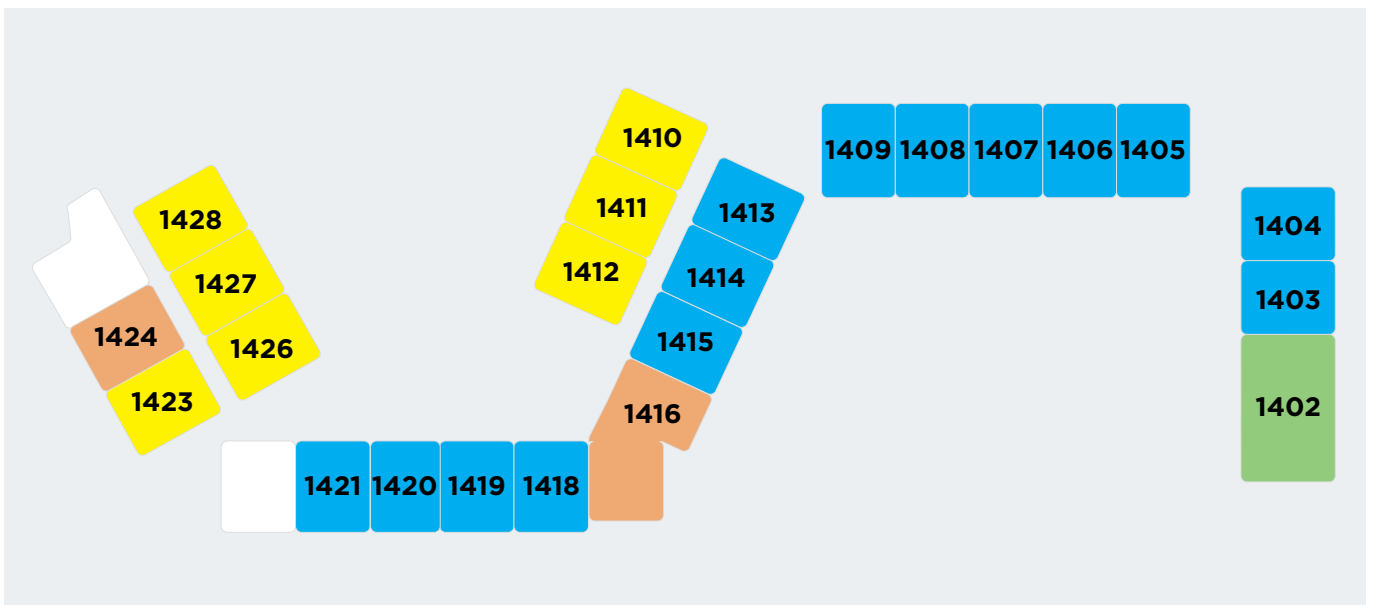

Fourth Floor

Penthouse Suite With Jacuzzi, Facing Sea And Ancient Theatre View (+9) (H22RTJ)
It is 40 m² and can accommodate 2 Adults + 2 Children or 3 Adults + 1 Children.

2 Bedroom Penthouse Suite With Jacuzzi Facing Sea And Ancient Theatre View (+9) (H34RTJ)
It is 43 m² and can accommodate 4 Adults +1 Children.

Deluxe Suite Sea View (H22POB - H22HIF)
It is 40 m² and can accommodate 2 Adults + 2 Children or 3 Adults + 1 Children.

Deluxe Suite (H22ALL)
It is 40 m² and can accommodate 2 Adults + 2 Children or 3 Adults + 1 Children.