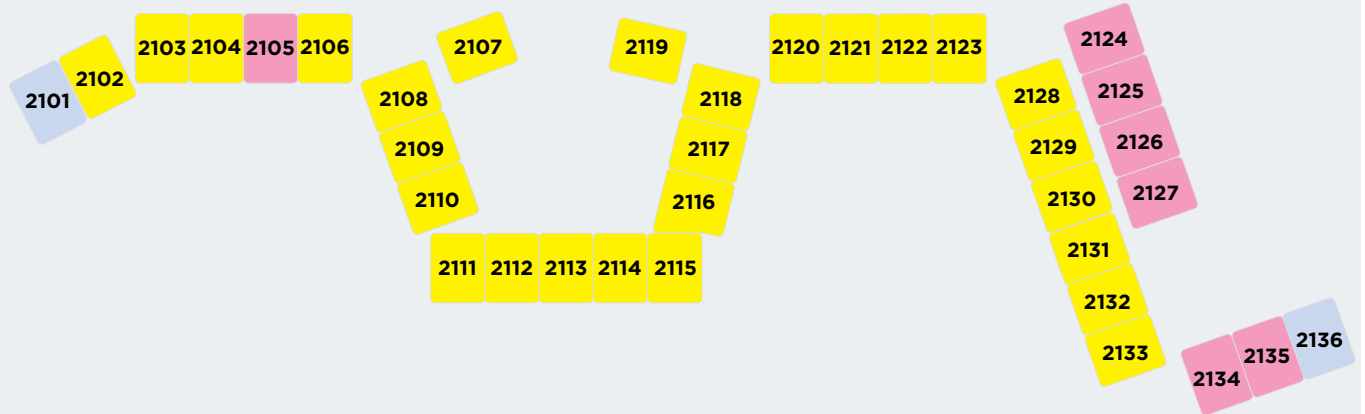

First Floor

Two Bedroom Deluxe Suite (H34GAB)
It is 46 m² and can accommodate 4 Adults + 2 Children.

Deluxe Suite with Kitchen (A22GAB)

Deluxe Suite (H22ALL)
It is 40 m² and can accommodate 2 Adults + 2 Children or 3 Adults + 1 Children.