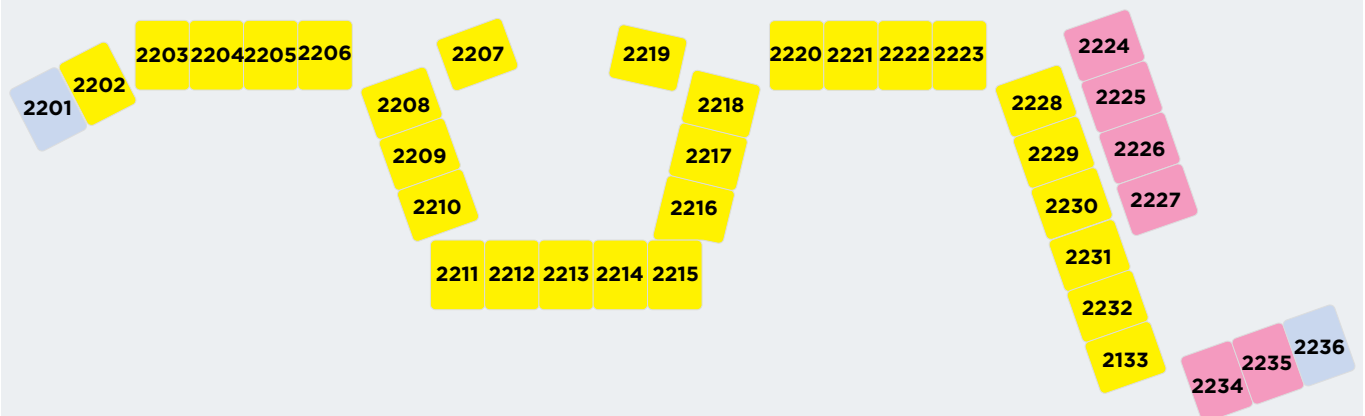

Second Floor

Two Bedroom Deluxe Suite (H34GAB)
It is 46 m² and can accommodate 4 Adults + 2 Children.

Deluxe Suite with Kitchen (A22GAB)

Deluxe Suite (H22ALL)
It is 40 m² and can accommodate 2 Adults + 2 Children or 3 Adults + 1 Children.