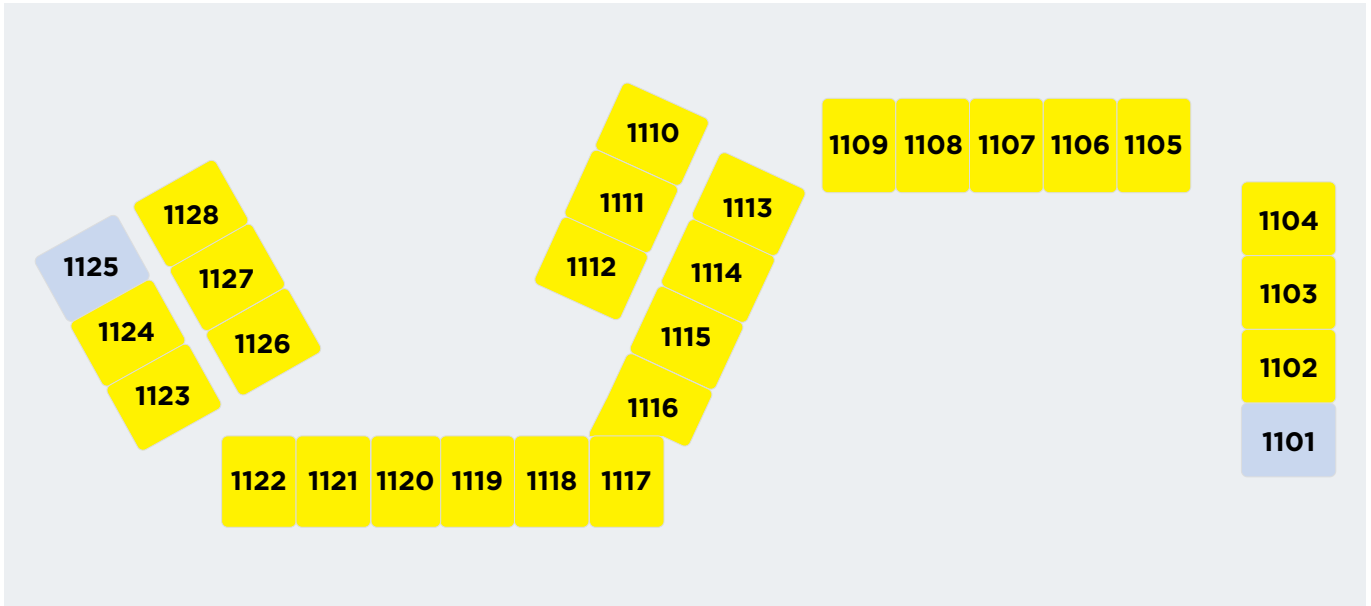

Ground Floor

Deluxe Suite Swim Up Adult Only (+12) (H22SPS)
It is 40 m² and can accommodate 2 or 3 Adults.

Deluxe Suite with Relax Garden Terrace (H22GAT)
• It is 40 m² and can accommodate 2 Adults + 2 Children
or 3 Adults + 1 Children

Deluxe Suite Poolside Terrace (H22POT / H22HCP)
It is 40 m² and can accommodate 2 Adults + 2 Children
or 3 Adults + 1 Children.

Handicapped Room (H22HCP/H22POT)

First Floor

Two Bedroom Deluxe Suite (H34GAB)
It is 46 m² and can accommodate 4 Adults +2 Children.