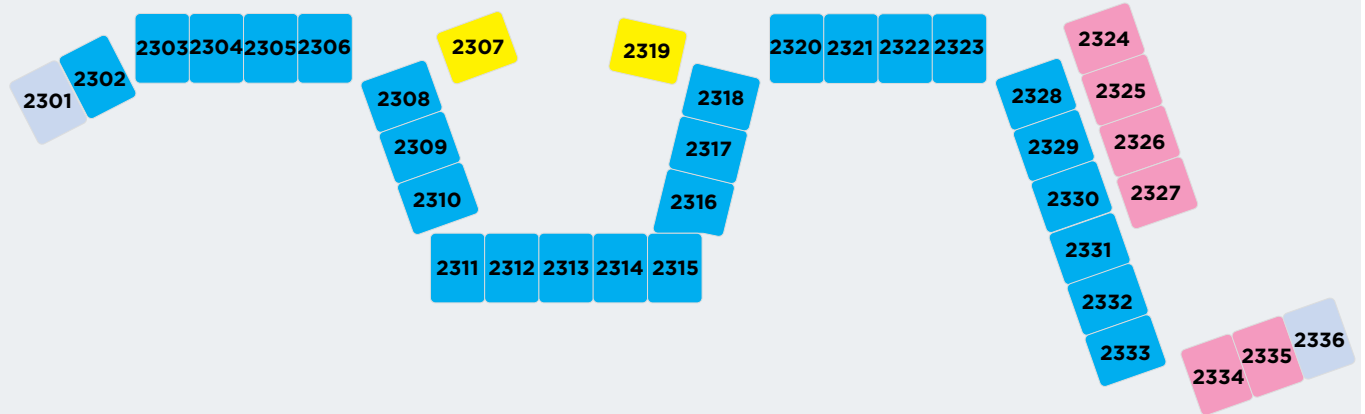

Third Floor

Two Bedroom Deluxe Suite (H34GAB)
It is 46 m² and can accommodate 4 Adults + 2 Children.

Deluxe Suite Sea View (H22POB - H22HIF)
It is 40 m² and can accommodate 2 Adults + 2 Children or 3 Adults + 1 Children.

Deluxe Suite (H22ALL)
It is 40 m² and can accommodate 2 Adults + 2 Children or 3 Adults + 1 Children.

Deluxe Suite with Kitchen (A22GAB)