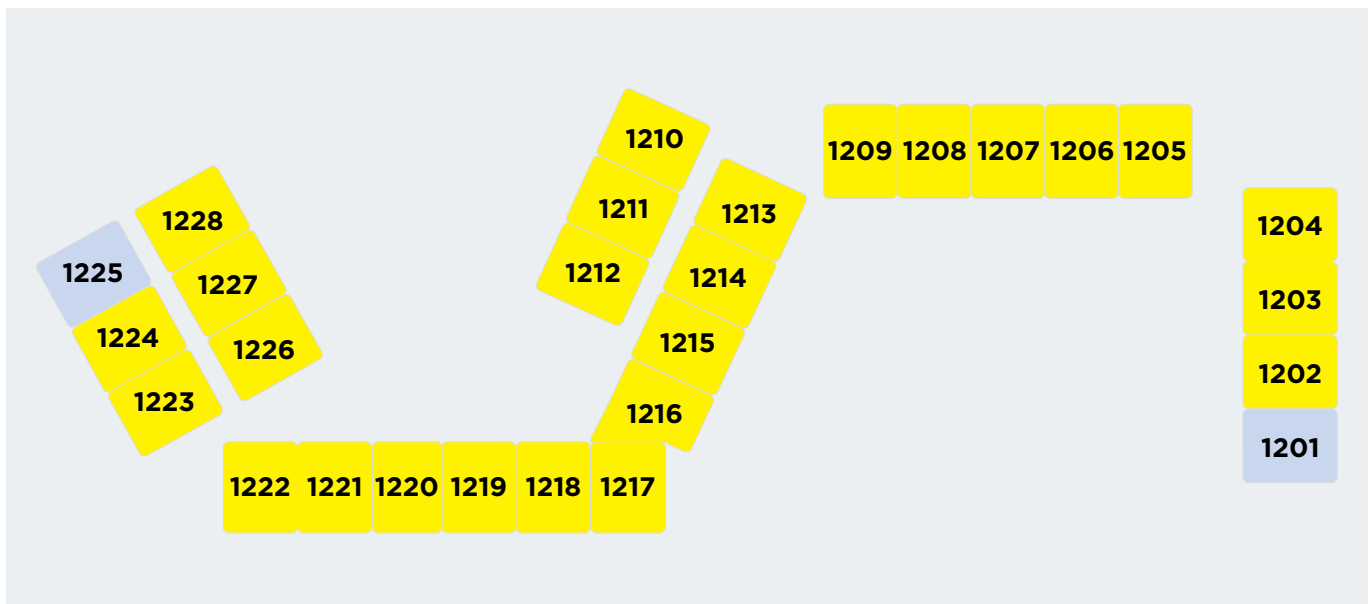

Second Floor

Two Bedroom Deluxe Suite (H34GAB)
It is 46 m² and can accommodate 4 Adults +2 Children.

Deluxe Suite (H22ALL)
It is 40 m² and can accommodate 2 Adults + 2 Children or 3 Adults + 1 Children.